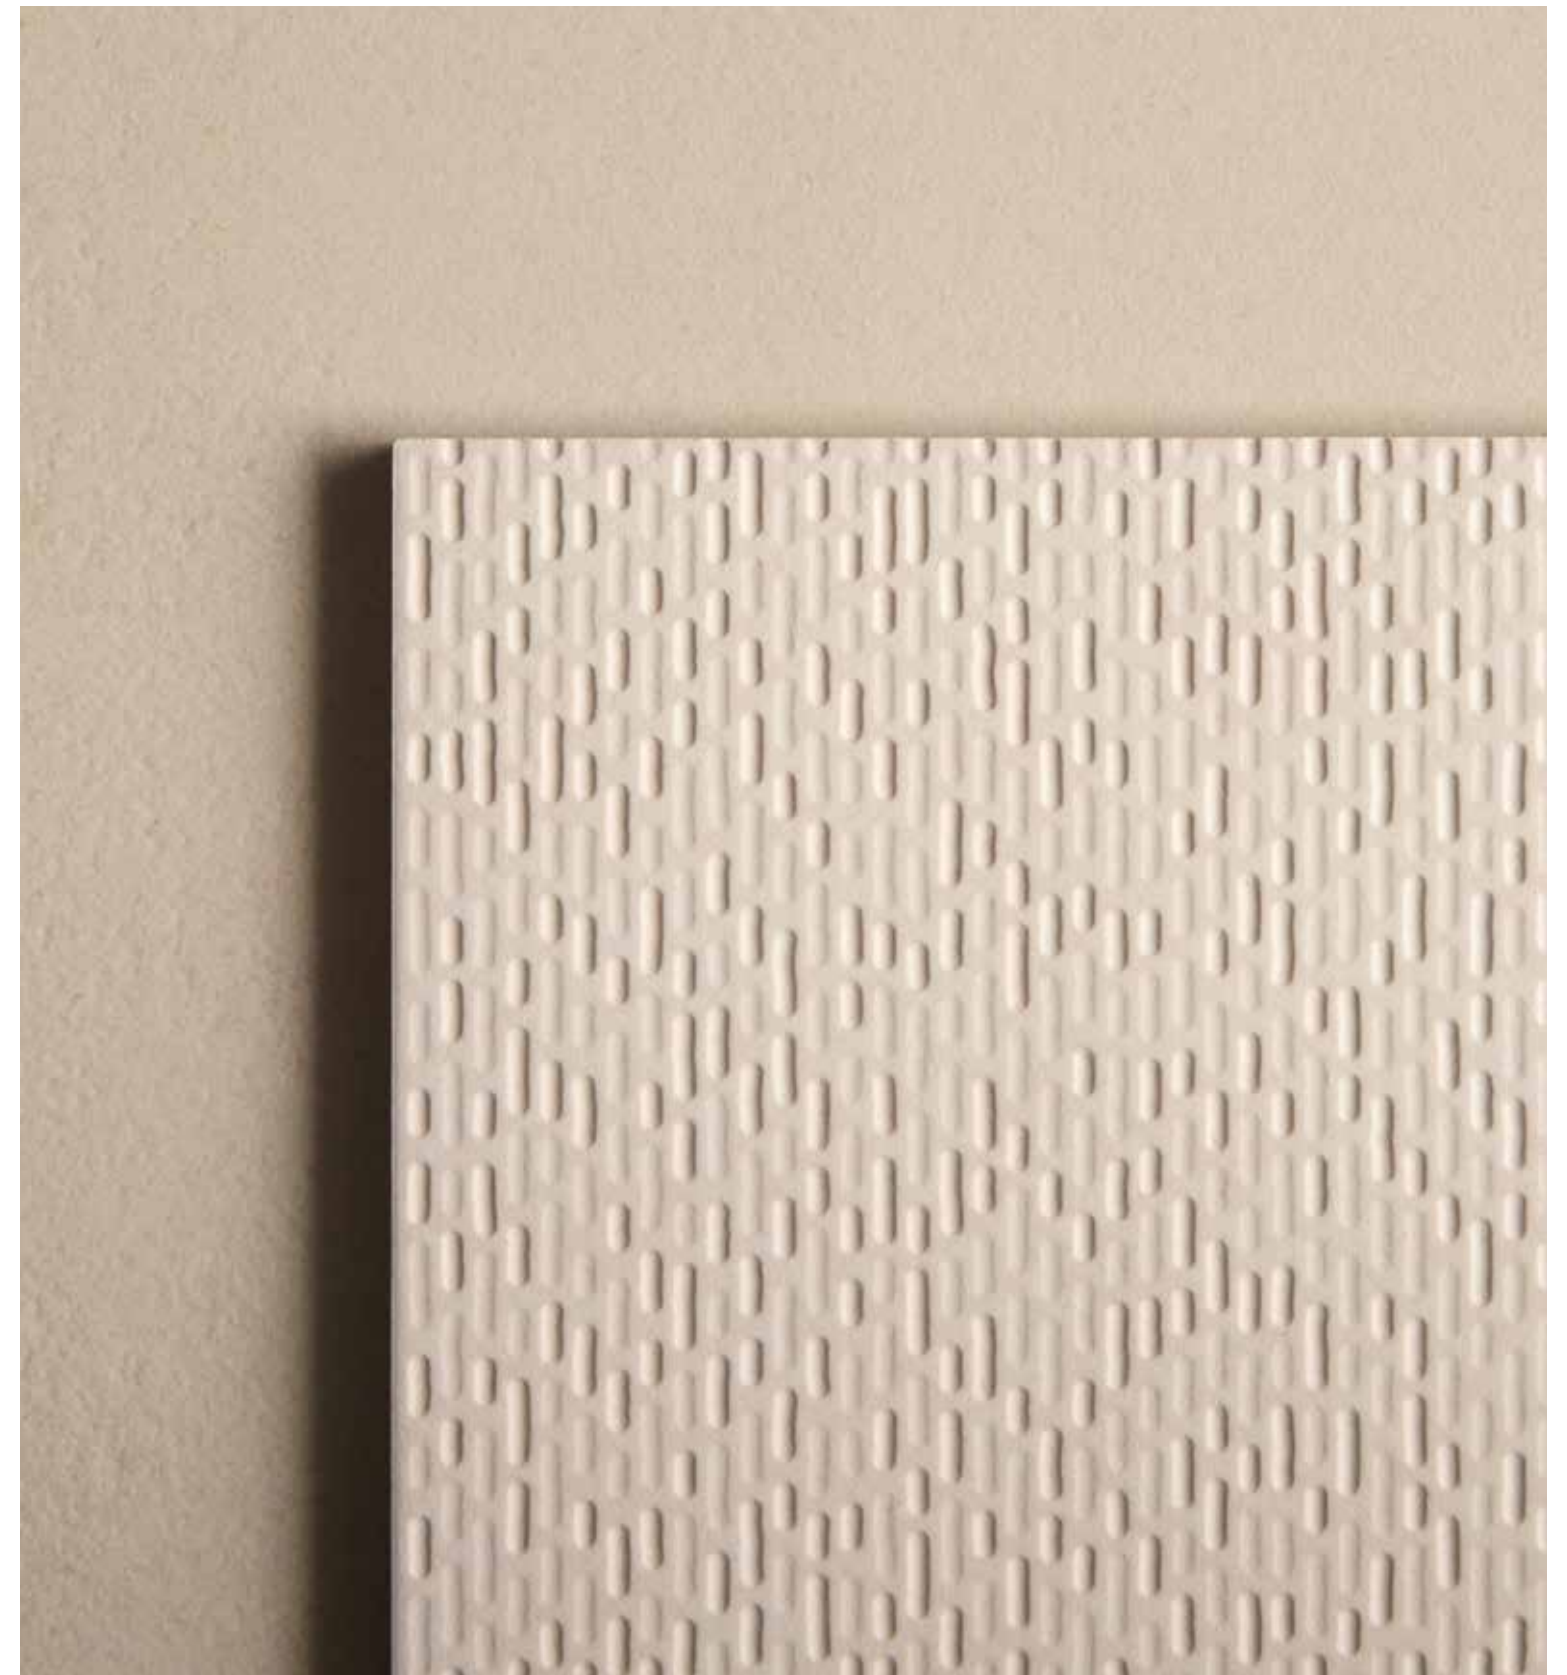

← Floor – Copenhagen

Size – 90x90cm

Colour – Stone Natural

↓
Wall – Copenhagen
Floor – Copenhagen
Column – Copenhagen

Size – 90x90 cm
Size – 90x90 cm
Size – Stick 22,5x22,5 cm

Colour – Stone Texture
Colour – Stone Natural
Colour – Stone Texture

↑ Wall – Windy
Floor – Copenhagen

Size – 18,5x18,5 cm
Size – 90x90 cm

Colour – Rice 01
Colour – Paper Natural

← Wall – Copenhagen
Floor – Copenhagen

Size – 90x90 cm
Size – 90x90 cm

Colour – Desert Texture
Colour – Desert Natural