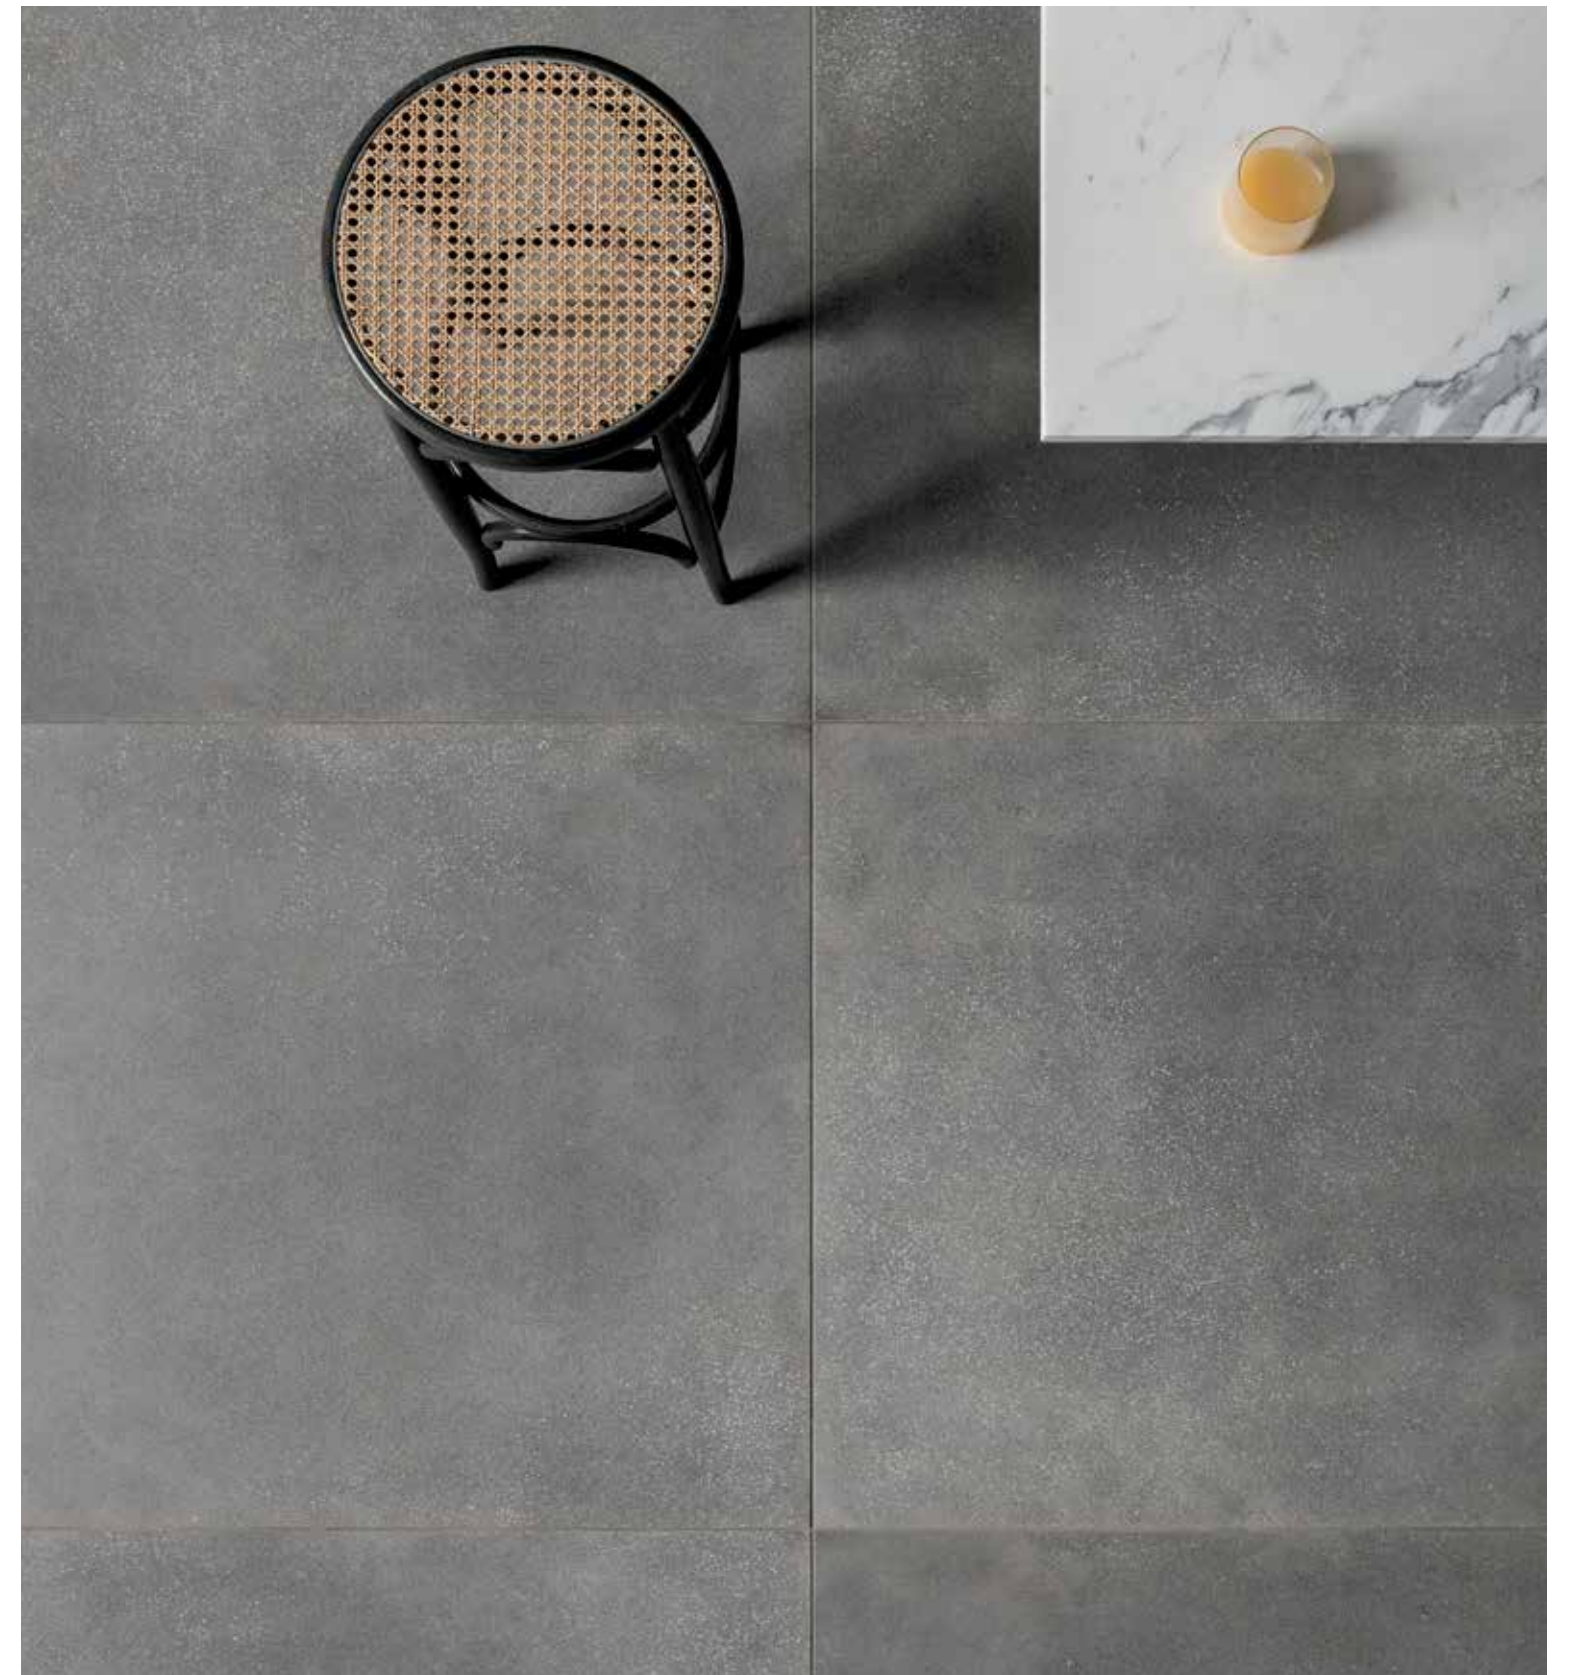

Colour – Silver
Colour – Taupe

← Wall – Segments
Floor – Seeds

Size – 24x71,5 cm
Size – 90x90 cm

Colour – Large Bone
Colour – Chalk

↑ Floor — Seeds

Size — 90x90 cm

Colour — Stone Grey

← Wall — Vedononvedo
Floor — Seeds