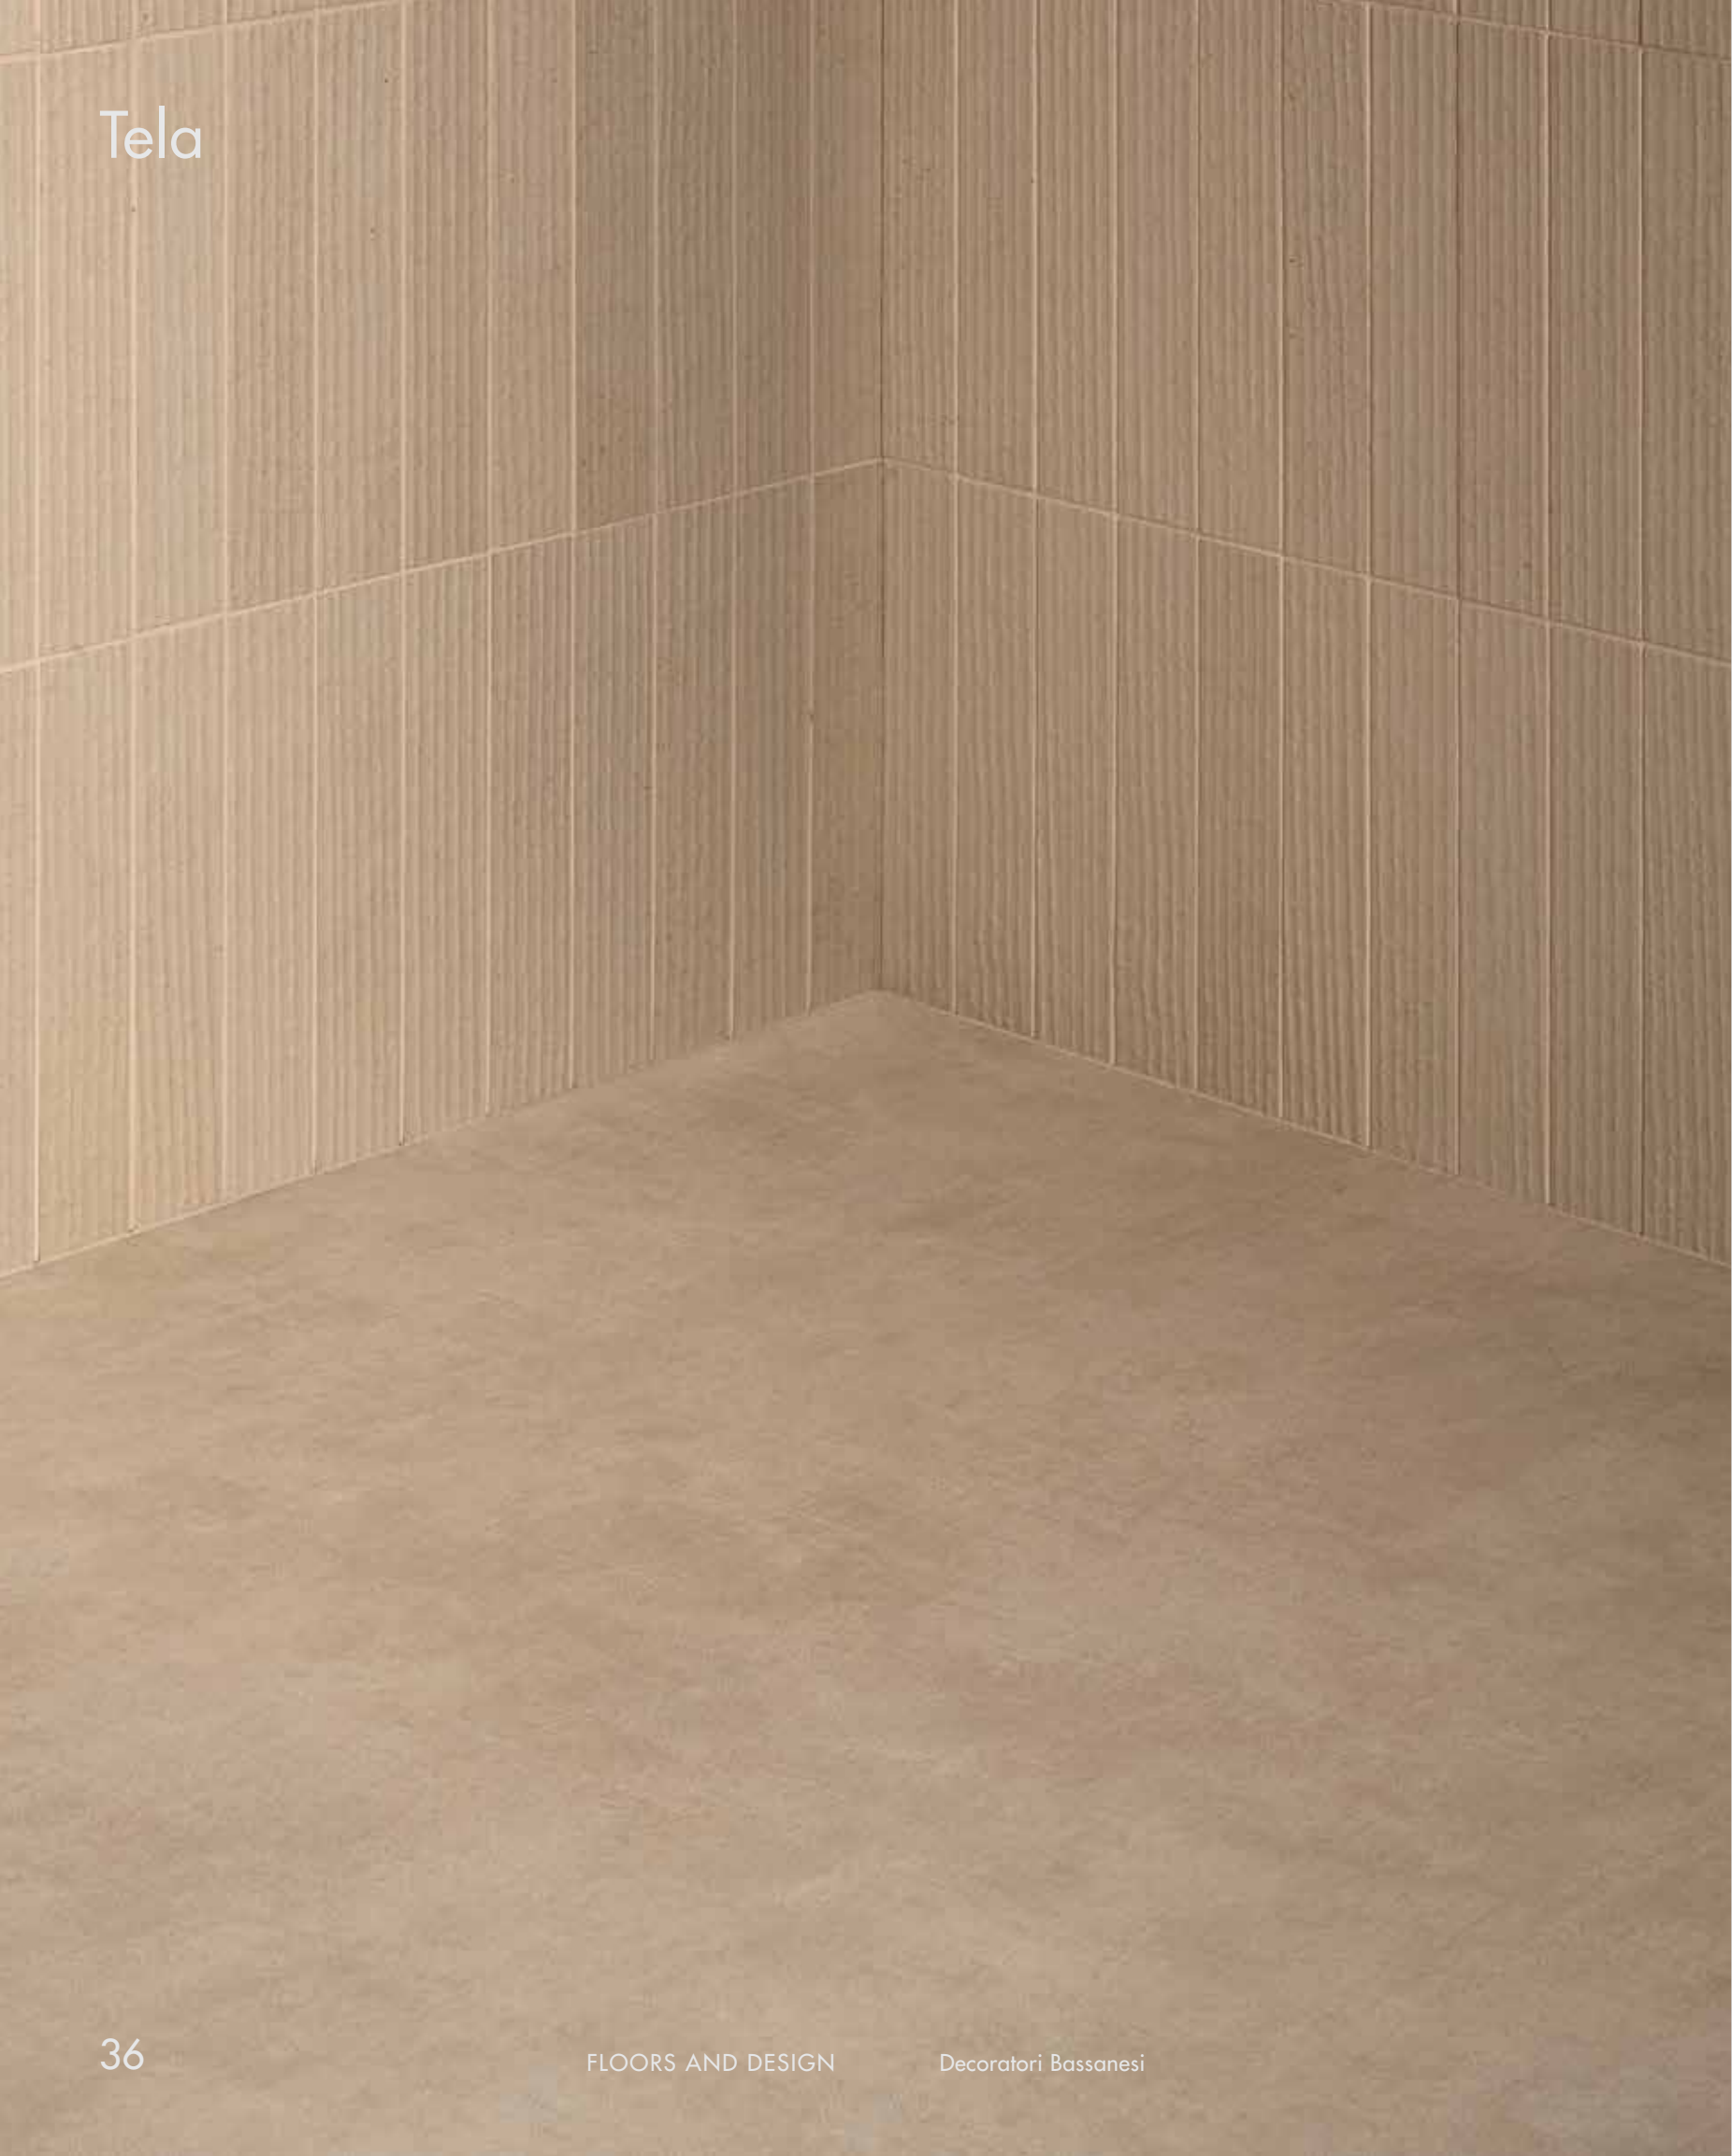

↑	Wall – Segments Floor – Tela	Size – 14x14 cm Size – 120x120 cm	Colour – Small Plus Ice Colour – Silver
←	Wall – Copenhagen Floor – Tela	Size – Stick 22,5x22,5 cm Size – 120x120 cm	Colour – Paper Texture Colour – Ivory