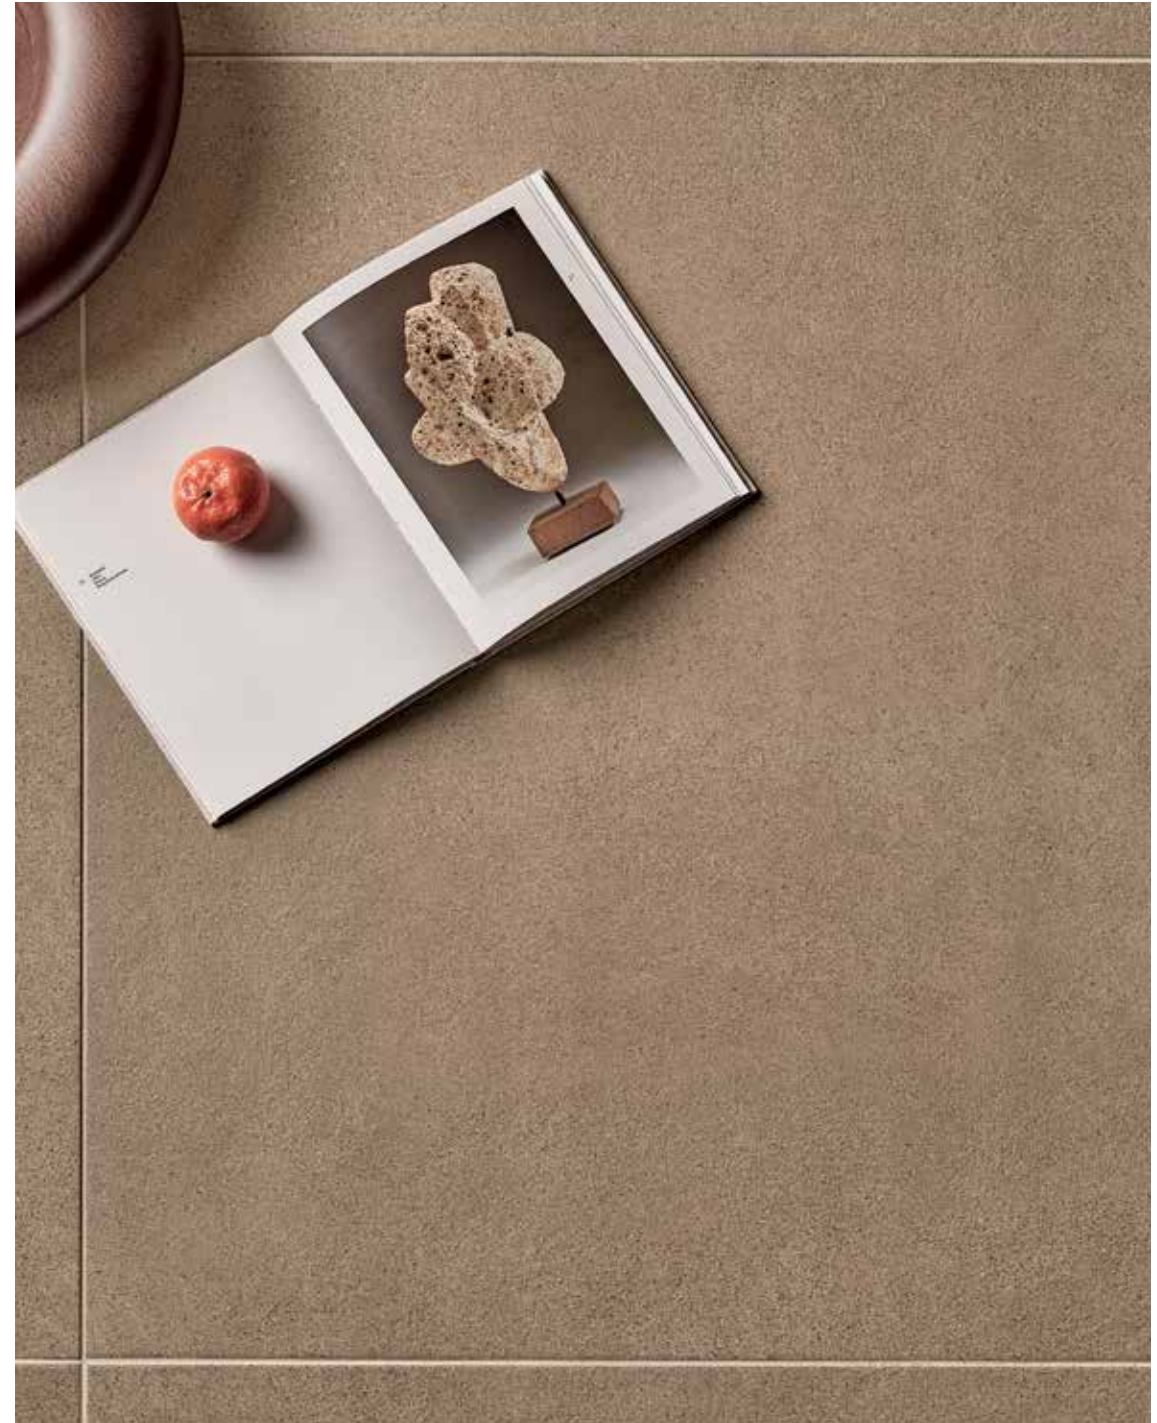

Contents

P.	Collection	Designer	Match	Technical Info
6	Copenhagen	Norm Architects	12	44
14	Seeds		20	46
22	Trax 90		28	48
30	Evolution		34	50
36	Tela		40	52
42	Technical Info			
54	Overview