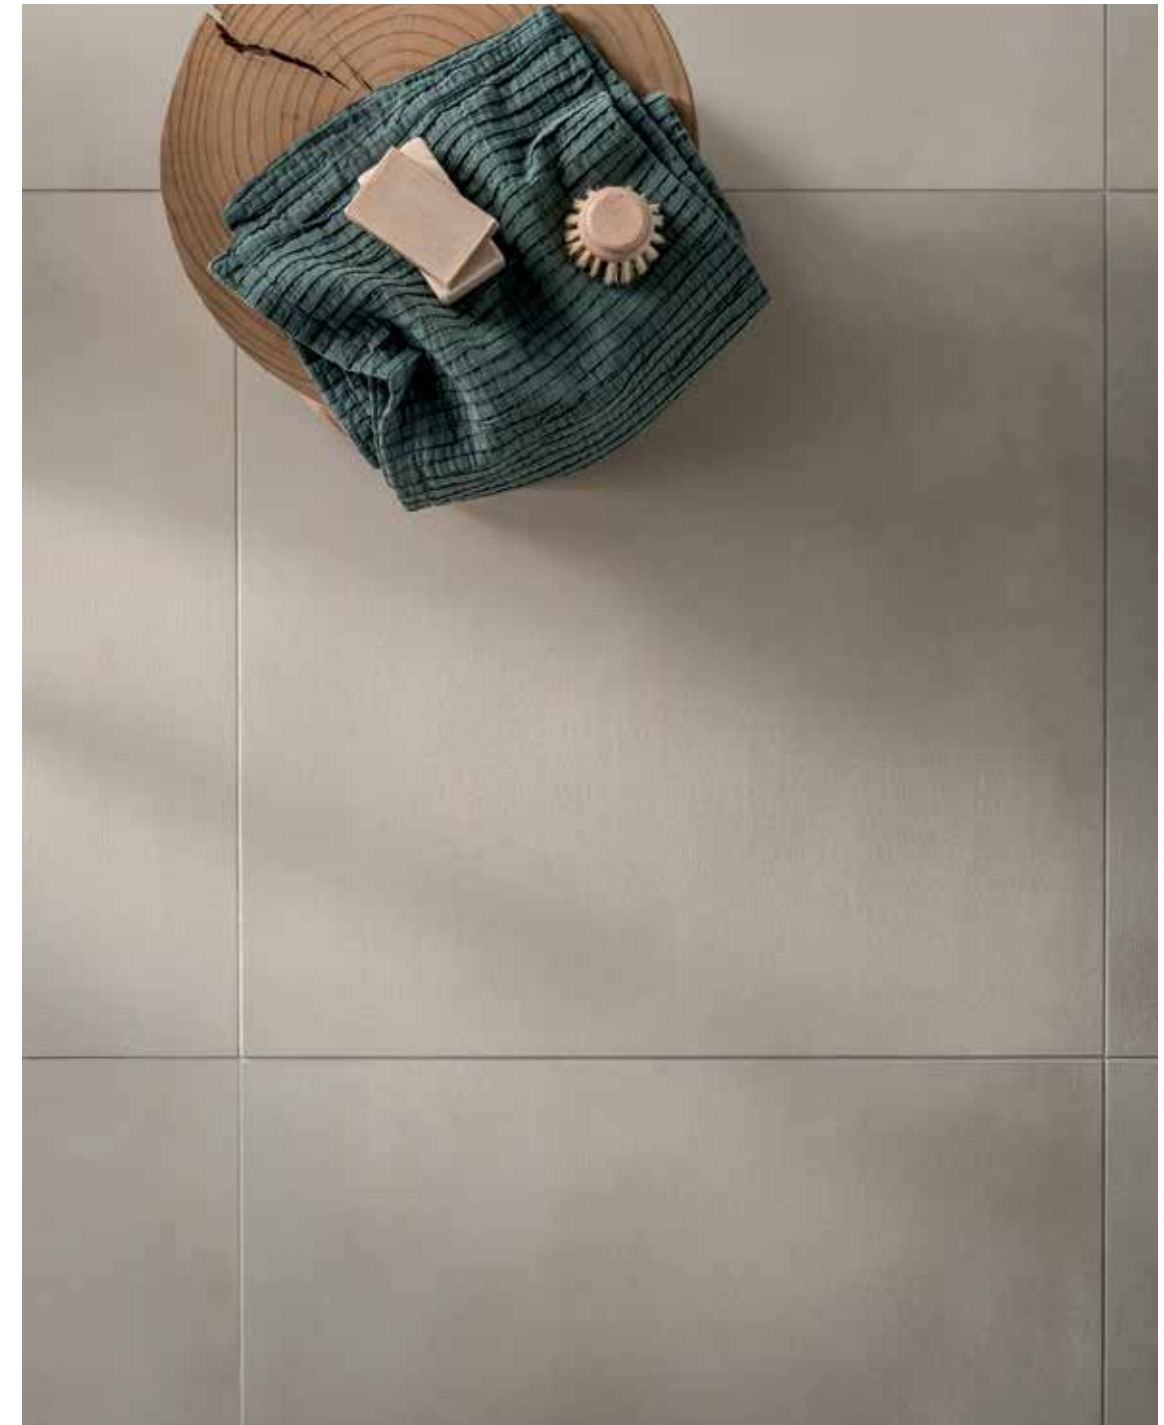

Trax 90

↑	Floor – Trax90	Size – 90x90 cm	Colour – Soft Cotton
←	Wall – Windy Floor – Trax90	Size – 18,5x18,5 cm Size – 90x90 cm	Colour – Almond Mix Colour – Soft Cotton